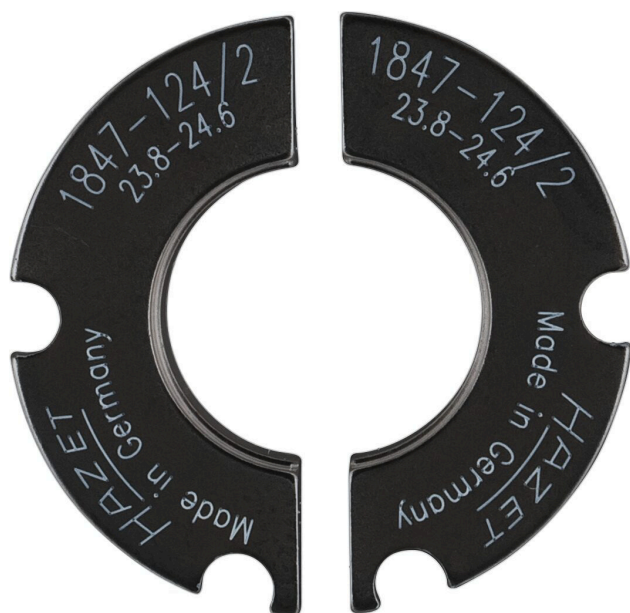

Product data sheet

1847-124/2 EAN-No. 4000896221325

- Half shell pair (\varnothing 23.8 – 24.6 mm)
- Made in Germany

Order Number

1847-124/2