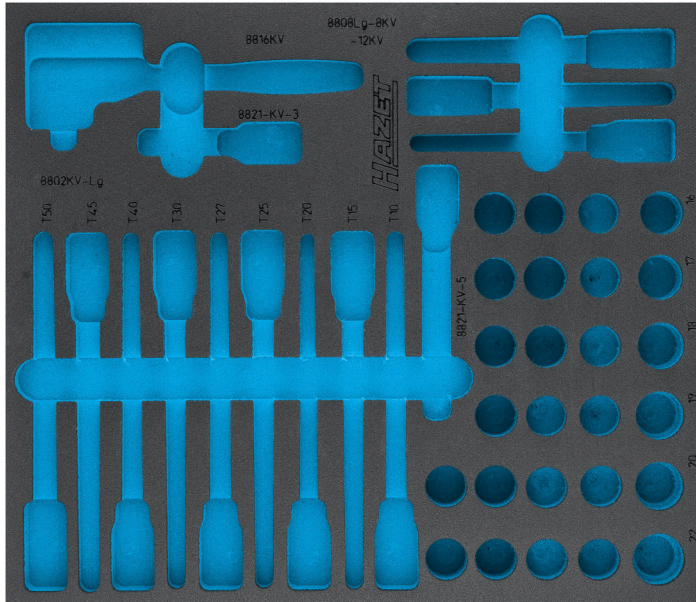

Product data sheet

163-545 L

EAN-No. 4000896223664

2/3+ (344 x 392 mm) · L x W: 392 mm x 344 mm

2-component soft foam insert · empty

For 163-545

- Made in Germany
- Dimensions / length: 392 mm x 344 mm
- Order system size: 2/3+ (344 x 392 mm)

Order Number

163-545 L