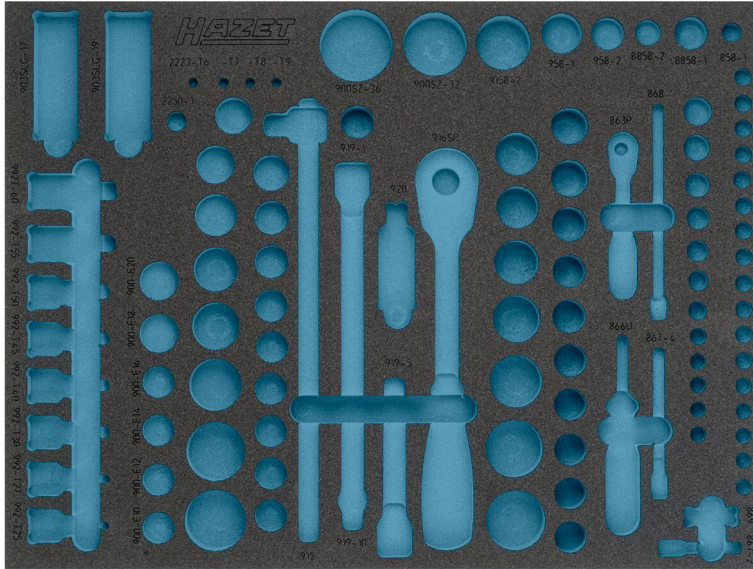

# Product data sheet

**163-369 L** EAN-No. 4000896197309

3/3+ (519 x 392 mm) · L x W: 519 mm x 392 mm

**2-component soft foam insert** · empty

For 163-369/104

- Made in Germany
- Dimensions / length: 519 mm x 392 mm
- Order system size: 3/3+ (519 x 392 mm)

**Order Number**

163-369 L