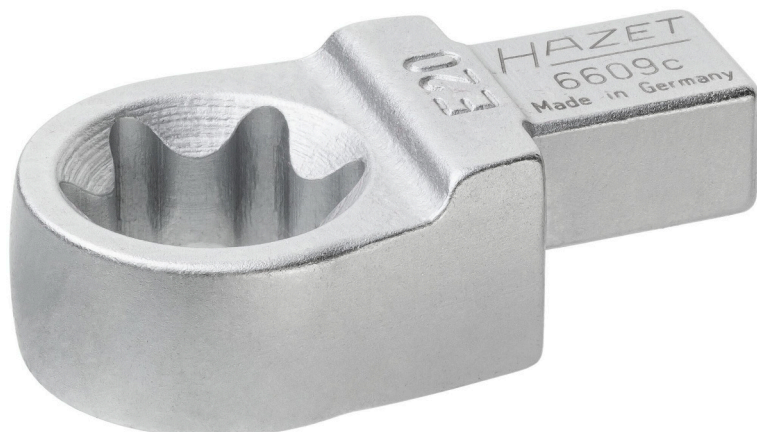

Product data sheet

6609 C-E 20

EAN-No. 4000896049790

Size E20 ·  · 

- For outside TORX® screws
- Surface: chrome-plated
- Made in Germany
- Drive: 
- Output: 
- Wrench size: · E20
- For manual operation

Order Number