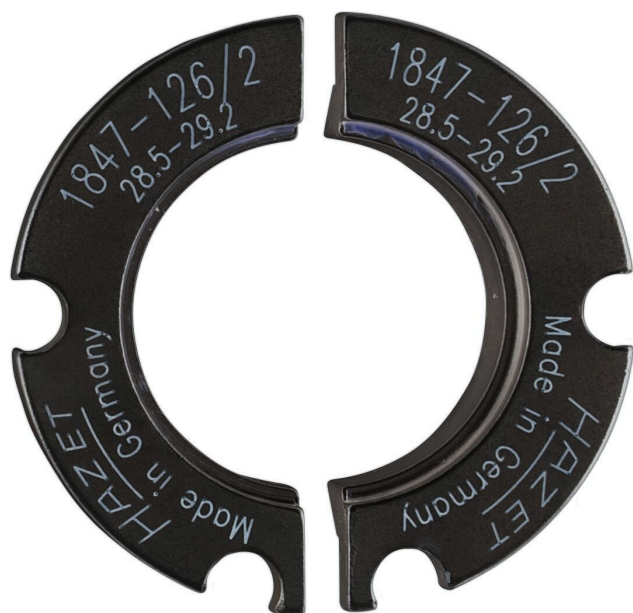

# Product data sheet

**1847-126/2** EAN-No. 4000896221349

- Half shell pair ( $\varnothing$  28.5 – 29.2 mm)
- Made in Germany

**Order Number**

1847-126/2