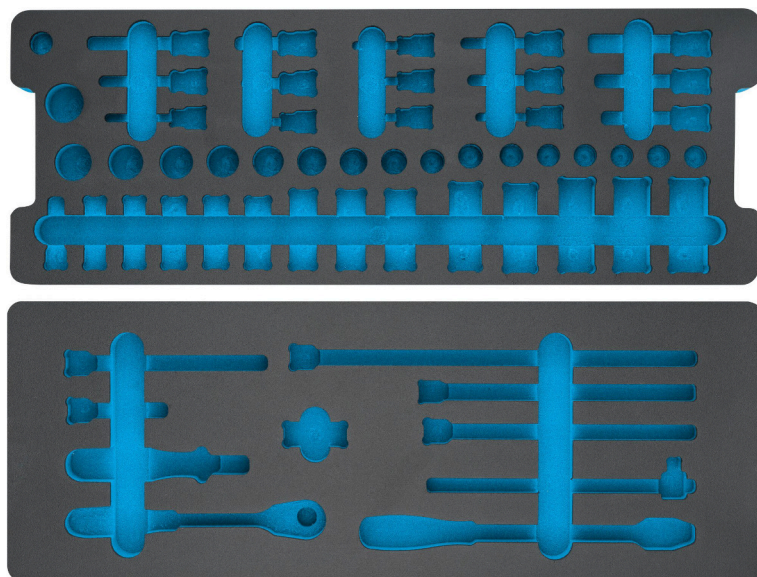

Product data sheet

163-401 L EAN-No. 4000896200733

L x W: 570 mm x 220 mm

2-component soft foam insert · empty

For 888ZN

- Made in Germany
- Dimensions / length: 570 mm x 220 mm

Order Number

163-401 L