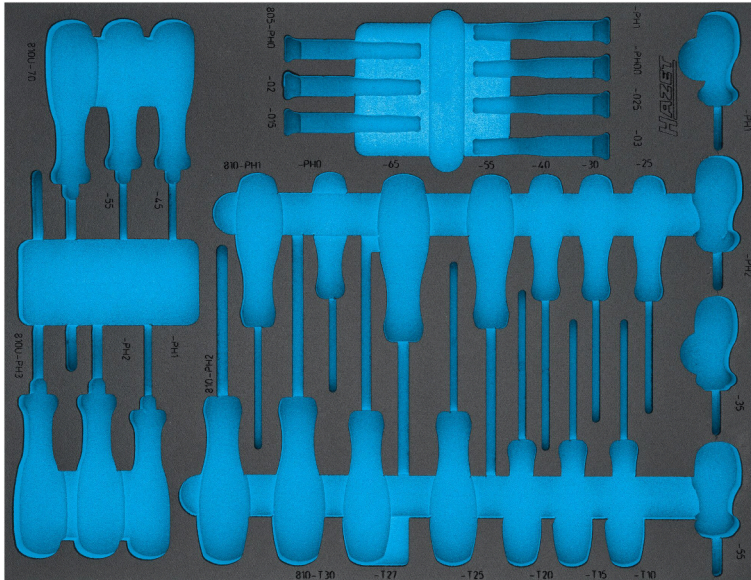

Product data sheet

163-524 L EAN-No. 4000896218561

3/3+ (519 x 392 mm) · L x W: 519 mm x 392 mm

2-component soft foam insert · empty

For 163-524/31

- Made in Germany
- Dimensions / length: 519 mm x 392 mm
- Order system size: 3/3+ (519 x 392 mm)

Order Number

163-524 L