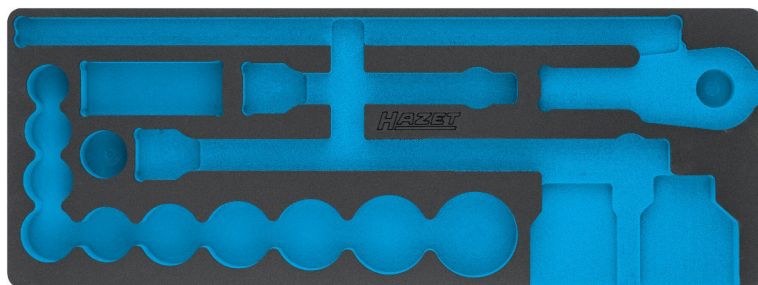

## 163-399 L

EAN-No. 4000896200443

L x W: 570 mm x 220 mm

**2-component soft foam insert** · empty

For 1002 · 1002Z

- Made in Germany
- Dimensions / length: 570 mm x 220 mm

**Order Number**

163-399 L