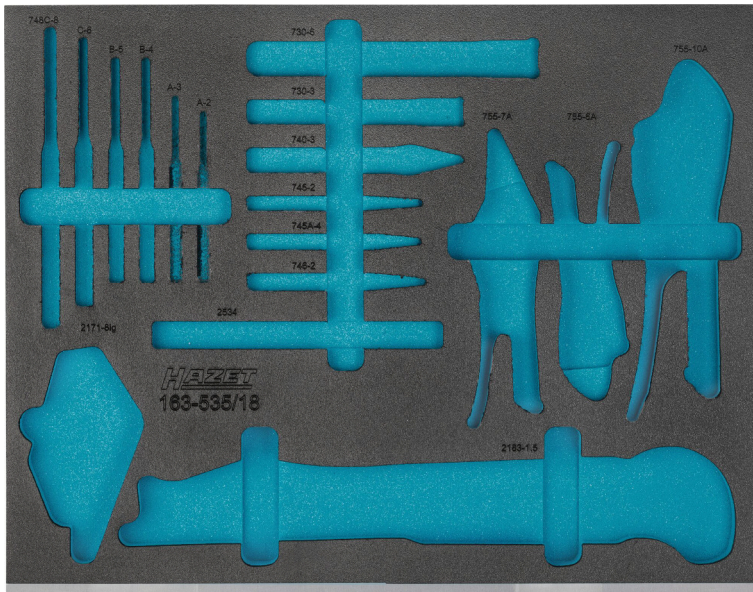

# Product data sheet

**163-535 L** EAN-No. 4000896223961

## 2-component soft foam insert · empty

For 163-535/18

- Made in Germany

HAZET Safety-Insert-System (SIS)

### • Safety and organisation for your workplace

- Perfect organisation system – so you can keep track of where your tools are stored
- Save time by having your tools easy to find and access
- Recessed grips for rapid tool removal
- Quick and reliable completeness check – the two-coloured soft foam insert clearly shows where tools are missing
- Precisely milled recesses hold every tool in place and prevent it from wobbling out of place. Optimum fit and space utilisation
- Effective protection against dirt and impact keeps your tools in perfect condition
- High-quality, durable PE foam (polyethylene foam) without chemical vapours. Resistant to oil and chemicals
- Easy-care and simple to clean: brush under running water – dry – done
- For your tool trolley or work bench
- Unlimited combination options

**Order Number**

163-535 L