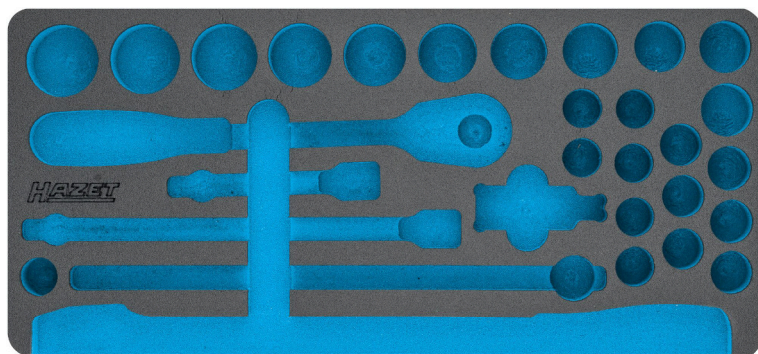

## 163-404 L

EAN-No. 4000896200450

L x W: 435 mm x 205 mm

**2-component soft foam insert** · empty

For 905

- Made in Germany
- Dimensions / length: 435 mm x 205 mm

**Order Number**

163-404 L