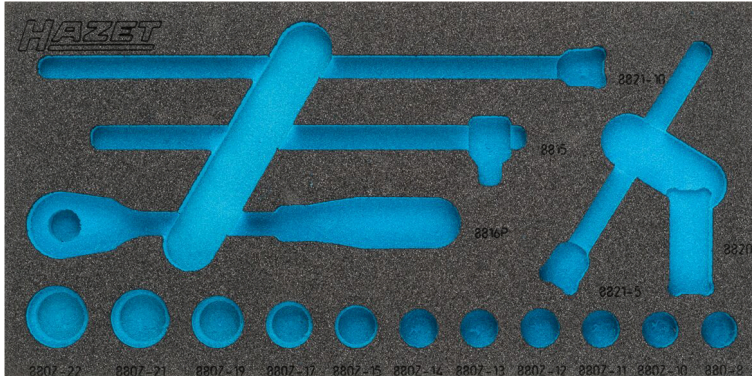

Product data sheet

163-335 L EAN-No. 4000896193424

1/3 (342 x 172 mm) / for HAZET 165-L · L x W: 342 mm x 172 mm

2-component soft foam insert · empty

For 880ZN-1

- Made in Germany
- Dimensions / length: 342 mm x 172 mm
- Order system size: 1/3 (342 x 172 mm) / for HAZET 165-L

Order Number

163-335 L