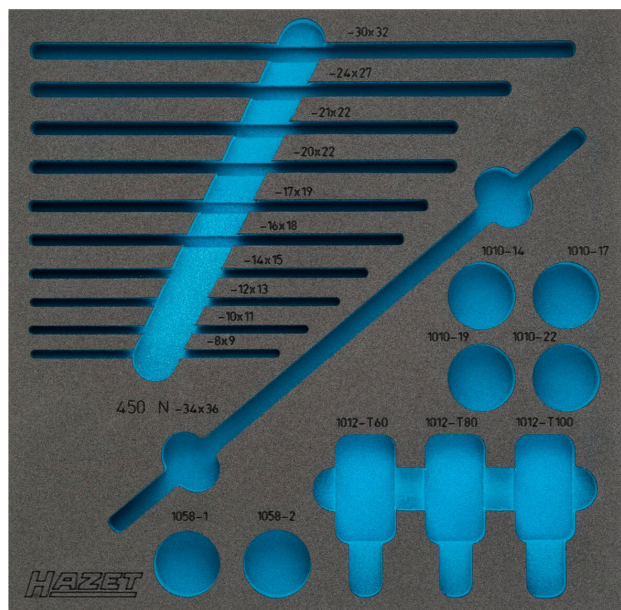

Product data sheet

163-211 L

EAN-No. 4000896164691

2/3 (344 x 342 mm) · L x W: 344 mm x 342 mm

2-component soft foam insert · empty

For 163-211/20

- Made in Germany
- Dimensions / length: 344 mm x 342 mm
- Order system size: 2/3 (344 x 342 mm)

Order Number

163-211 L