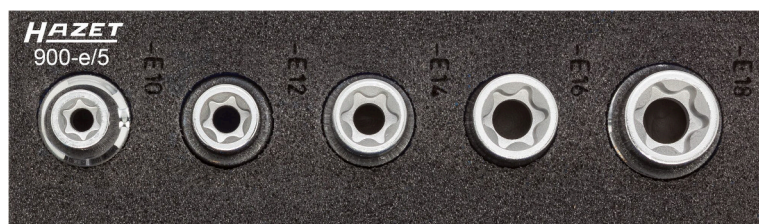

# Product data sheet

**900-E/5** EAN-No. 4000896129331

172 x 50 mm · 5-pieces · E10 – E18 ·  1/2 · 

- With knurling
- Safety-Insert-System, 2-component soft foam insert.  
Insert also suitable for HAZET Assistent
- Surface: chrome-plated, polished
- Made in Germany
- Drive:  1/2
- Output: 
- Dimensions / length: 172 mm x 50 mm
- Net weight: 0.38 kg
- For manual operation
- Order system size: 172 x 50 mm
- Number of tools: 5

Order Number

900-E/5

900E •  •  1/2

E10 • E12 • E14 • E16 • E18