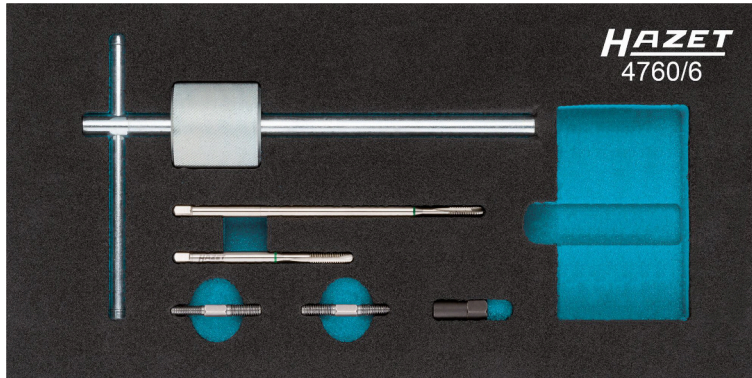

Product data sheet

4760/6

EAN-No. 4000896191642

6-pieces

- Knocking out broken glow plugs $\leq 8 - 10$ mm
- **Allows time-saving repair** without the need to remove the cylinder head
- Damaged threads are **trimmed** or **renewed / reworked** (see also 4760-M8 to -M10)
- Plastic box 165-L (1/3)
- Safety-Insert-System, 2-component soft foam insert.
Insert also suitable for HAZET Assistent
- Made in Germany
- Dimensions / length: 355 mm x 235 mm x 65 mm
- Net weight: 1.49 kg
- Number of tools: 6