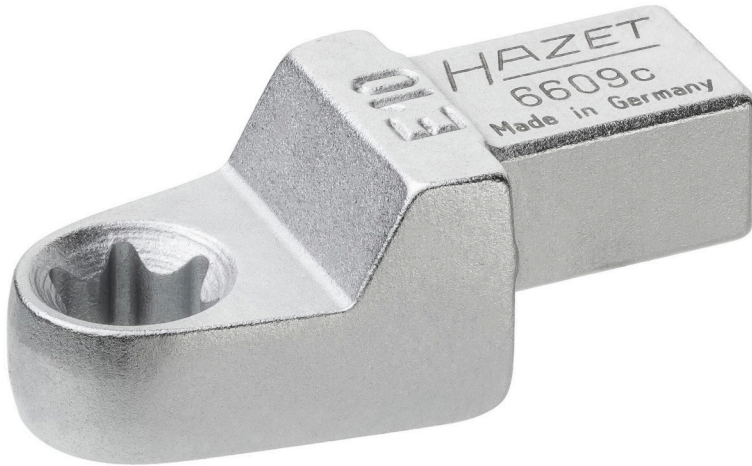

Product data sheet

6609 C-E 10

EAN-No. 4000896049738

Size E10 ·  · 

- For outside TORX® screws
- Surface: chrome-plated
- Made in Germany
- Drive: 
- Output: 
- Wrench size: · E10
- For manual operation

Order Number