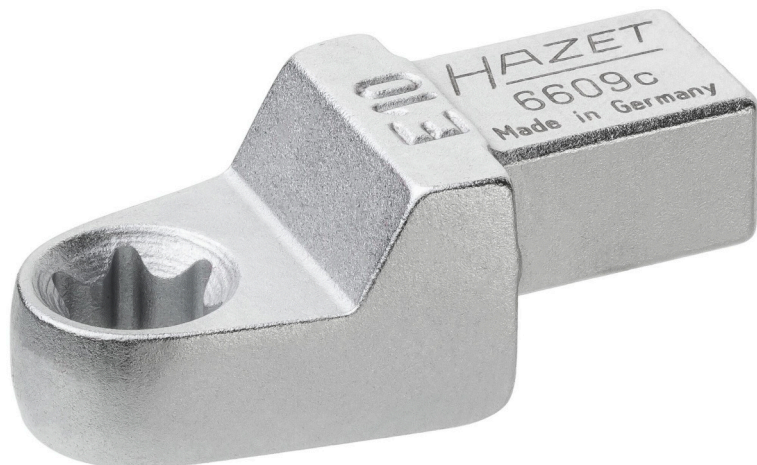

## 6609 C-E 10

EAN-No. 4000896049738

Size E10 ·  · 

- For outside TORX® screws
- Surface: chrome-plated
- Made in Germany
- Drive: 
- Output: 
- Wrench size: · E10
- For manual operation

Order Number

6609 C-E 10