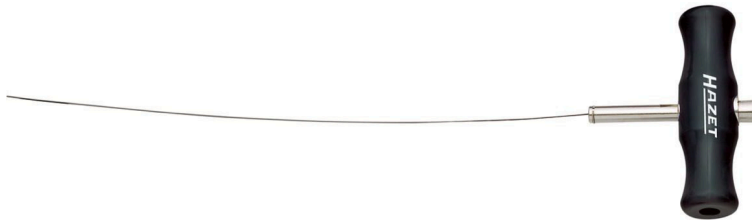

Product data sheet

4852-3

EAN-No. 4000896129454

Application:

Extraction of glued car windows

- Self-closing safety pull handles hold the sawing or cutting wire firmly
- **Pull handle** for collecting the cutting wire
- 4-point cutting wire for fast and easy cutting of nearly all adhesive beads
- Sawing wire twisted from three brass-plated steel wires for very hard or large adhesive beads
- Robust wire starter made of spring steel with large T-handle to pierce the wire through the bead
- Counterholder with long shaft and stable M4-thread secures the cutting wire from inside
- Net weight: 0.1 kg