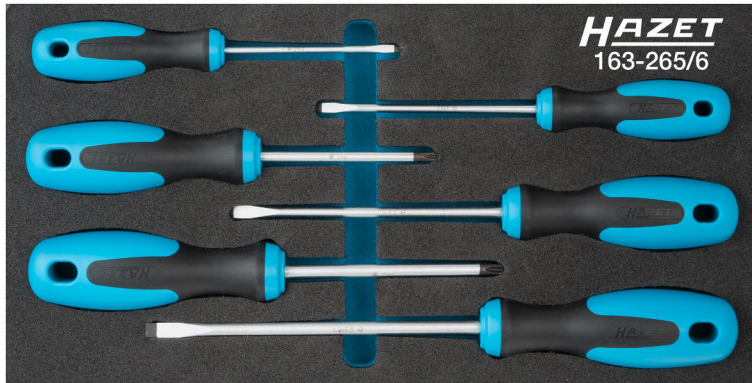

Product data sheet

163-265/6 EAN-No. 4000896180608

1/3 (342 x 172 mm) / for HAZET 165-L · 6-pieces · 0.5 x 3 · 0.8 x 4 · 1 x 5.5 · 1.2 x 6.5 · PH1 · PH2 ·  · 

- HAZET Safety-Insert-System (SIS)
- Safety-Insert-System, 2-component soft foam insert.
Insert also suitable for HAZET Assistent
- Output:  · 
- Dimensions / length: 342 mm x 172 mm
- Net weight: 0.47 kg
- Order system size: 1/3 (342 x 172 mm) / for HAZET 165-L

HAZET Safety-Insert-System (SIS)

- Perfect order system - all tools are snugly embedded
- Fast, integrated completeness check – missing tools are noticed immediately
- Unlimited combination options
- Number of tools: 6

Order Number

163-265/6

811 · 
0.5 x 3 · 0.8 x 4 · 1 x 5.5 ·
1.2 x 6.5

811PH · 
PH2