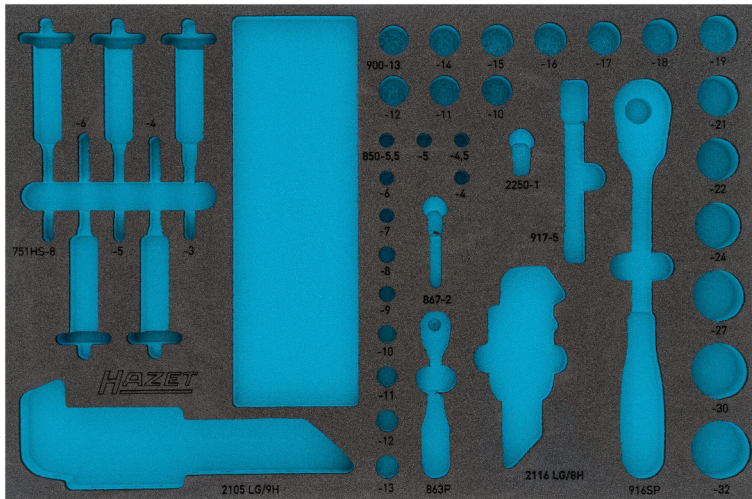

Product data sheet

163-466 L

EAN-No. 4000896204847

3/3 (519 x 342 mm) · L x W: 519 mm x 342 mm

2-component soft foam insert · empty

For 163-466/106

- Made in Germany
- Dimensions / length: 519 mm x 342 mm
- Order system size: 3/3 (519 x 342 mm)

Order Number

163-466 L