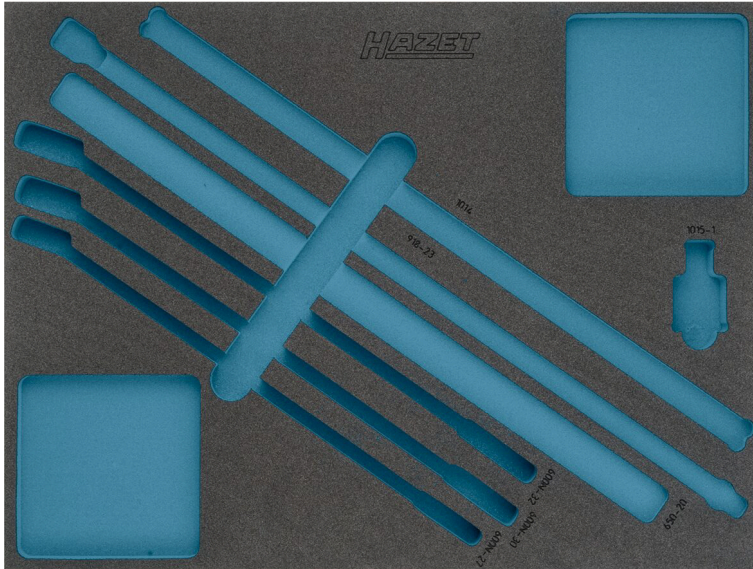

## 163-371 L

EAN-No. 4000896197279

3/3+ (519 x 392 mm) · L x W: 519 mm x 392 mm

**2-component soft foam insert** · empty

For 163-371/7

- Made in Germany
- Dimensions / length: 519 mm x 392 mm
- Order system size: 3/3+ (519 x 392 mm)

**Order Number**

163-371 L