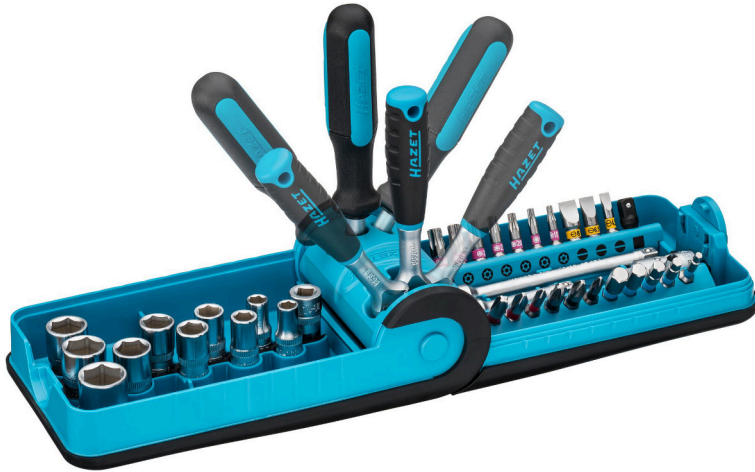

Product data sheet

856-1 HP

EAN-No. 4000896233380

38-pieces · 3 – 14 · PH1 – PH3 · PZ1 – PZ3 · T10H – T40H · · · · · · ·

- Ergonomic design
- Comfortable handling with operating tools that are always readily available
- Plastic box (52 x 98 x 180 mm)
- Made in Germany
- Drive: ·
- Output: · · · · ·
- Dimensions: 180 mm x 98 mm x 52 mm
- Net weight: 0.79 kg
- For manual operation
- Number of tools: 38