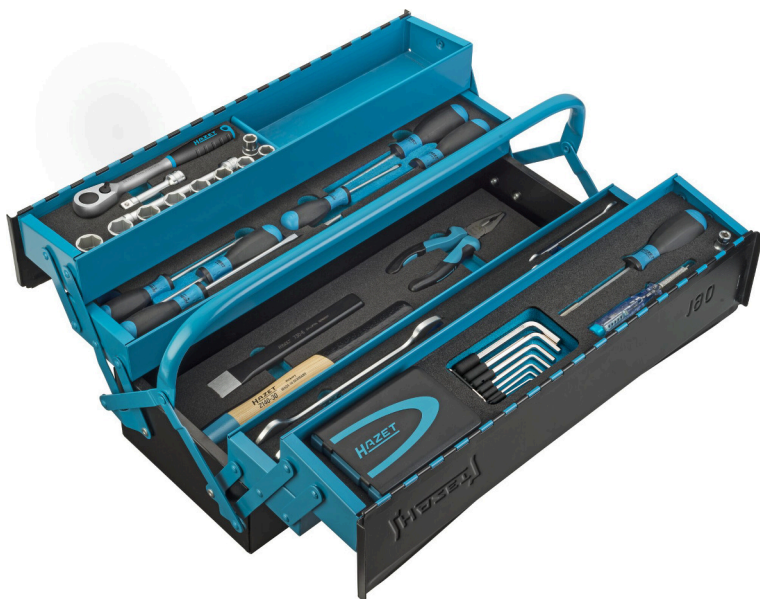

Product data sheet

190/79

EAN-No. 4000896205721

79-pieces · 2 – 22 · PH1 – PH3 · PZ1 – PZ3 · T10 – T40

- Tool box 190 L, complete with assortment and padlock
- 1 spacious bottom compartment, 4 side compartments which can be folded out
- Lockable with padlock (included)
- Sturdy and blue/black design
- Enamelled in HAZET blue / black
- Made in Germany
- Dimensions: 575 mm x 210 mm x 245 mm
- Number of tools: 79

Order Number

190/79

190L

450N • ●
8 x 9 • 10 x 11 • 12 x 13 •
14 x 15 • 16 x 17 • 18 x 19 •
21 x 22

730-6

746-1

748B

748B-3 • 748B-4