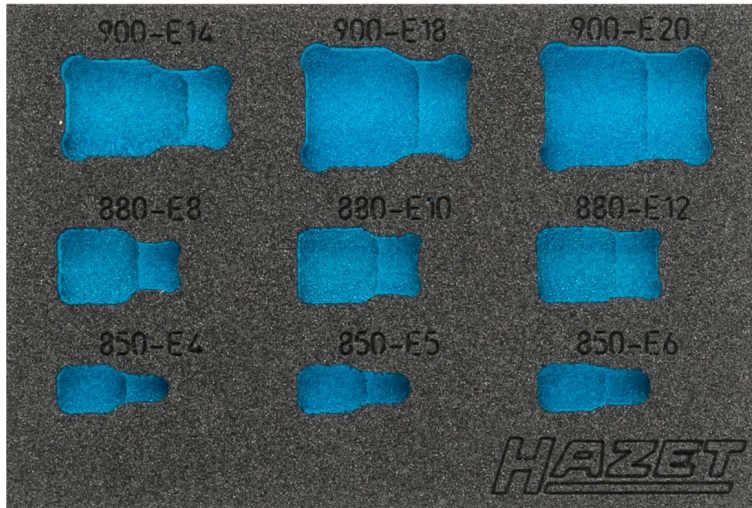

Product data sheet

163-360 L EAN-No. 4000896194285

1/9 (172 x 114 mm) / for HAZET 165-S · L x W: 172 mm x 114 mm

2-component soft foam insert · empty

For 1557/9

- Made in Germany
- Dimensions / length: 172 mm x 114 mm
- Order system size: 1/9 (172 x 114 mm) / for HAZET 165-S

Order Number

163-360 L