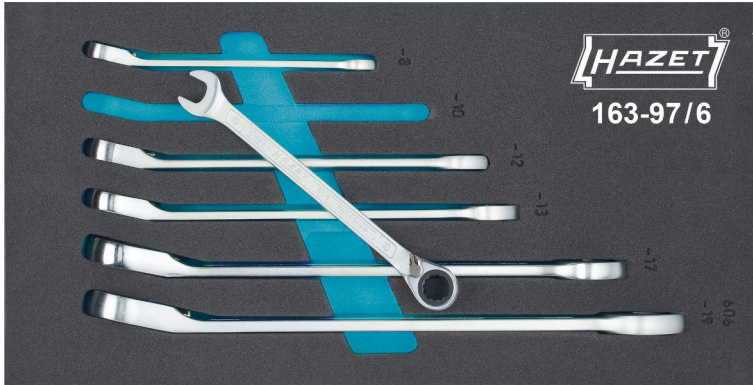

Product data sheet

163-97/6 EAN-No. 4000896145683

1/3 (342 x 172 mm) / for HAZET 165-L · 6-pieces · 8 · 10 · 12 · 13 · 17 · 19 · 

- HAZET Safety-Insert-System (SIS)
- Safety-Insert-System, 2-component soft foam insert.
Insert also suitable for HAZET Assistent
- Output: 
- Dimensions / length: 342 mm x 172 mm
- Net weight: 0.87 kg
- Order system size: 1/3 (342 x 172 mm) / for HAZET 165-L

HAZET Safety-Insert-System (SIS)

- Perfect order system - all tools are snugly embedded
- Fast, integrated completeness check – missing tools are noticed immediately
- Unlimited combination options
- Number of tools: 6