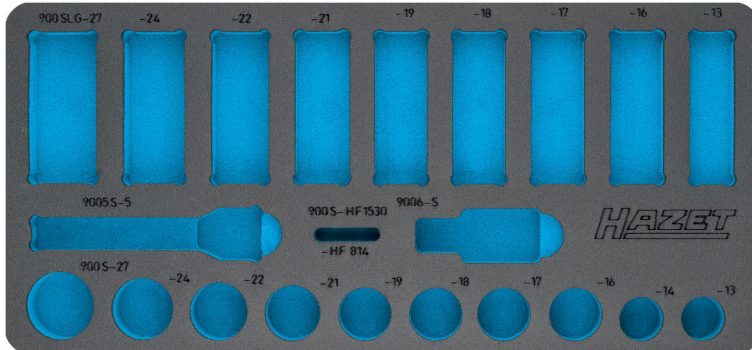

Product data sheet

163-405 L

EAN-No. 4000896202041

L x W: 435 mm x 205 mm

2-component soft foam insert · empty

For 900S

- Made in Germany
- Dimensions / length: 435 mm x 205 mm

Order Number

163-405 L